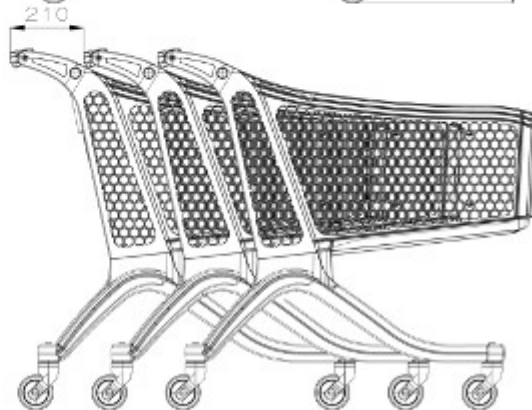

**Polycart P175**  
**Store Cruiser**

	Polycart P175 Store Cruiser	
Length	1067 mm.	42.01 inch.
Width	582 mm.	22.91 inch.
Height	1024 mm.	40.32 inch.
Basket Volume	164 l.	10,008 cu. inch.
Weight	12 kg.	27 lbs.
Load	175 kg.	386 lbs.
Nesting Distance	210 mm.	8.27 inch.
Total Length for 10 Shopping Carts	2.957 mm.	116.42 inch.
Total Length for 50 Shopping Carts	11.357 mm.	447.13 inch.
Number of Shopping Carts that fit into a 3 rows, 5 m. (16.40 ft.) long Corral		57
Number of Shopping Carts that fit into a 13.6 m. (44.26 ft.) long Truck		600
Number of Shopping Carts that fit into a 40 feet High Cube Container		530
Number of Shopping Carts that fit into a 40 feet Container		424
Number of Shopping Carts that fit into a 20 feet Container		192